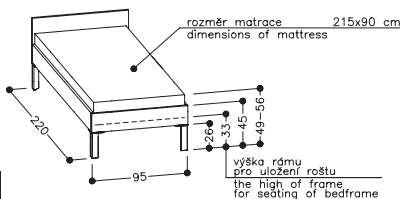

PORTE jednolůžko

délka 215 cm

Single bed, length 215 cm