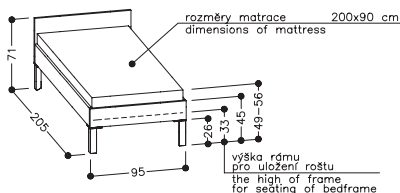

Bed frames options: bed frame slats, adjustable bed frame with slats, bedframe with slats and straps. Mattress available from our current offer.

PORTE jednolůžko

délka 200 cm

Single bed, length 200 cm

PORTE jednolůžko