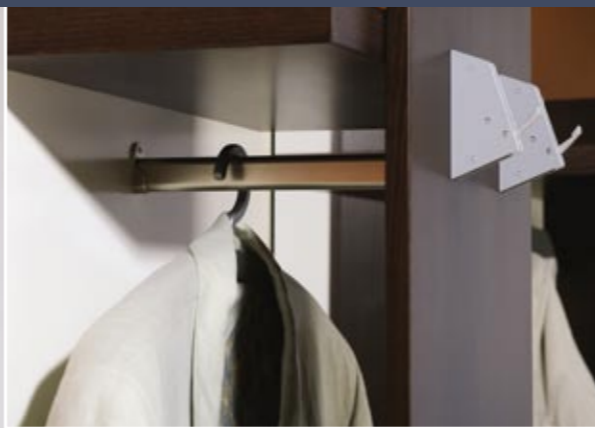

Skladebný nábytkový program

se širokou nabídkou modulových prvků – úložných zásuvkových skříněk, policových prvků, botníků, šatníků, věšáků a zrcadel, umožňuje vytvoření libovolných sestav. Základem předstíňového programu ENTRE jsou moduly 60 x 60 cm a 35 x 180 cm (š x v), které se zavěšují na nosný rám. Program je nabízen nejen v přírodním provedení, ale také v dalších 4 variantách moření s možností kombinace prvků ve smetanovém odstínu. Nábytek je vyráběn z přírodní bukové dýhy a moderních materiálů na přírodní bázi. Dřevotvar je držitelem certifikátů ISO 9001 a FSC vyjadřujících záruku vysoké kvality zpracování a kladného vztaku k životnímu prostředí.

This variable program offers excellent solutions for your hallway thanks to its wide range of single modules – storage drawer units, shelves, shoe cabinets, wardrobes, coat hooks and mirrors. The system consists of modules, size 60 x 60 cm and 35 x 180 cm (w x h), that are hung on a supporting frame fixed to the wall. Positioning and distance from the floor are ordered by the customer. The main advantage of fixing on supporting frame is easy maintenance and cleaning of floor. You can have any set of modules ENTRE in 5 shades of colour – natural beech, light brown, calvados, cherry and dark brown, all can be combined with elements in cream colour. The furniture is made of high-quality beech veneer and contemporary materials on natural basis. Drevotvar is a holder of international certificates ISO 9001 and FSC, which guarantee high quality products and prove that we do care about our environment.