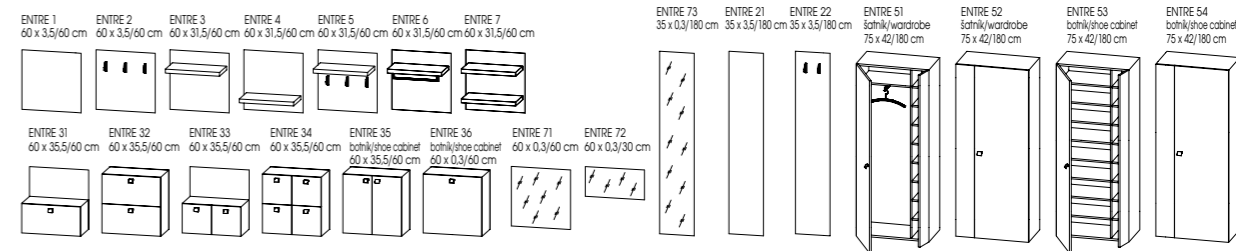

PŘEHLED PRVKŮ / Range of modules

MOŽNÉ KOMBINACE PRVKŮ / Optional combinations of modules