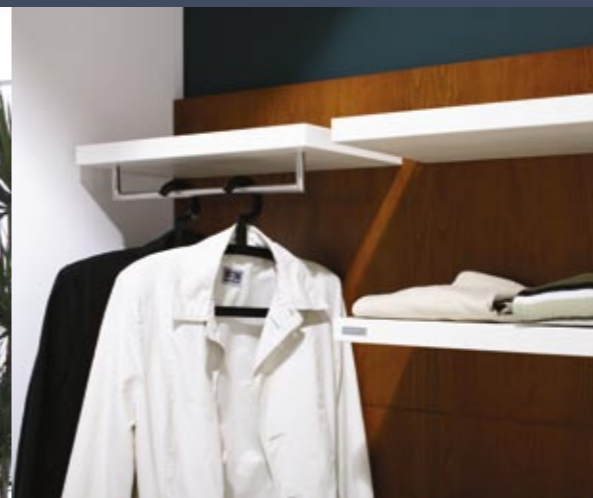

This variable program offers excellent solutions for your hallway thanks to its wide range of single modules – storage drawer units, shelves, shoe cabinets, wardrobes, coat hooks and mirrors. The system consists of modules, size 60 x 60 cm and 35 x 180 cm (w x h), that are hung on a supporting frame fixed to the wall. Positioning and distance from the floor are ordered by the customer. The main advantage of fixing on supporting frame is easy maintenance and cleaning of floor. You can have any set of modules ENTRE in 5 shades of colour – natural beech, light brown, calvados, cherry and dark brown, all can be combined with elements in cream colour. The furniture is made of high-quality beech veneer and contemporary materials on natural basis. Drevotvar is a holder of international certificates ISO 9001 and FSC, which guarantee high quality products and prove that we do care about our environment.

Předsíňový program ENTRE v dýhovaném provedení.

ENTRE program – veneered option.

Samosvorný stisk mechanismu
věšáku spolehlivě zachytí vaše
oblečení či doplňky bez závěs-
ného poutka!

Self-closing mechanism of
the hook will firmly hold your
clothes or accessories without a
hanging loop.